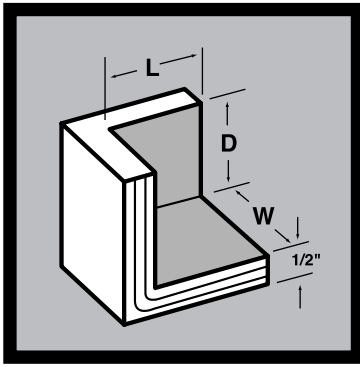

CUSHION CORNER PAD

**CORRUGATED (DIE-CUT)
CORNER PADS**

125# TEST #3 WHITE OUTSIDE

Furnished flat — No tape, glue or staples necessary — Assemble in seconds — Used for corner protection for furniture, cabinets, windows, doors, pictures, etc. — All dimensions are inside dimensions.